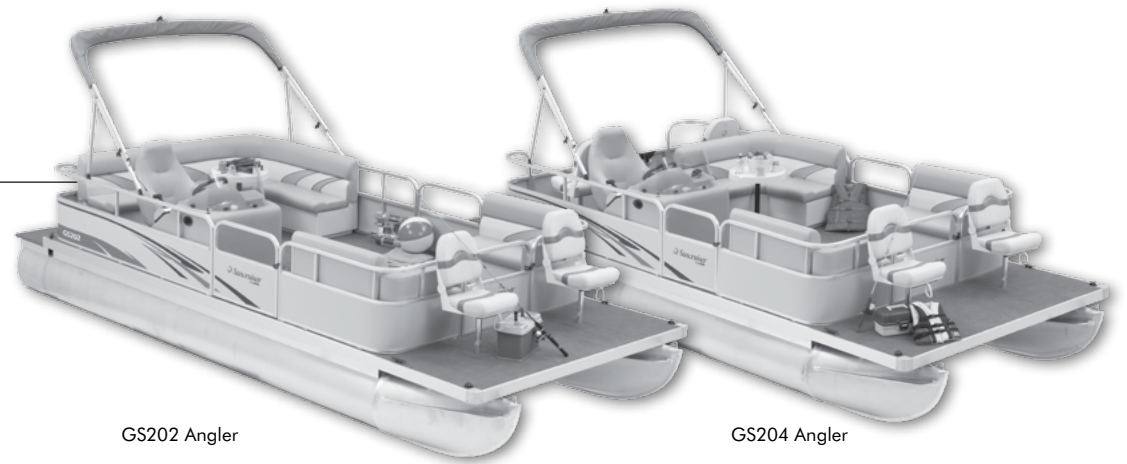

SUNCRUISER GS

Anglers

Value Series

GS202 Angler

GS204 Angler

GS202

GS204

	LENGTH	DECK LENGTH	BEAM	PONTOON DIAMETER	FUEL CAPACITY	MAX. HP CAP.	LOG GAUGE	PERSON CAP.	MAX. PERSON WT. CAP.	APPROX. BASIC HULL WT.	MAX WT. CAP.
GS202	20' 2" 6.15m	20' 6.1m	8' 6" 2.5m	23" .58m	6 gal 23 l	60 hp 45 kw	.080" 2.03mm	9	1,267 lbs 575 kg	1,900 lbs 862 kg	1,869 lbs 848 kg
GS204	20' 2" 6.15m	20' 6.1m	8' 6" 2.5m	23" .58m	6 gal 23 l	60 hp 45 kw	.080" 2.03mm	9	1,267 lbs 575 kg	1,900 lbs 862 kg	1,869 lbs 848 kg

KEY DESIGN FEATURES

	GS202	GS204
Choice of Mercury® Outboard	•	•
Extra-Wide 8' 6" Deck	•	•
DuraLux SRT™ Vinyl	•	•
7-Ply, 3/4" Treated Plywood Deck	•	•
Bow & Port Gates	•	•
1 1/4" Anodized Rails	•	•
Large Bow Fishing Deck	•	•
All Stainless Steel Hardware	•	•
Rotomolded Seat Bases	•	•
23" logs w/ Vented Chambers	•	•
Limited Lifetime Warranty	•	•

KEY OPTIONS

	GS202	GS204
Jensen Marine AM/FM Stereo w/MP3 & Sirius®	•	•
Speed, Tach, Volt & Trim Gauges	•	•
Tinted Windshield w/ Quick Disconnects	•	•
Boarding Ladder	•	•
Privacy Enclosure	•	•
Lowrance® X50DS Fish Locator	•	•
Motor Guide® W55 Trolling Motor	•	•
Full Playpen Cover	•	•
Vertical 3-Rod Holder Aft	•	•
Vinyl Floor	•	•
Painted & Galvanized Trailers	•	•

Experience The Best Catch In Fishing If you're looking for the perfect combo of fishing and cruising features at a very affordable price, SunCruiser GS Anglers include pedestal fishing seats and an aerated livewell. For cruising comfort, they also feature two bow lounges, a rotomolded helm with deluxe captain's chair, plus an "L" lounge with removable pedestal snack table.