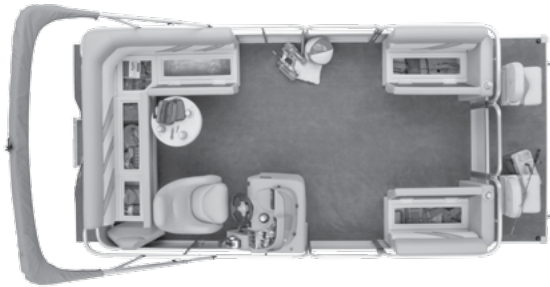

SUNCRUISER GS

Anglers

Value Series

GS202 Angler

GS204 Angler

GS202

GS204

	LENGTH	DECK LENGTH	BEAM	PONTOON DIAMETER	FUEL CAPACITY	MAX. HP CAP.	LOG GAUGE	PERSON CAP.	MAX. PERSON WT. CAP.	APPROX. BASIC HULL WT.	MAX WT. CAP.
GS202	20' 2" 6.15m	20' 6.1m	8' 6" 2.5m	23" .58m	6 gal 23 l	60 hp 45 kw	.080" 2.03mm	9	1,267 lbs 575 kg	1,900 lbs 862 kg	1,869 lbs 848 kg
GS204	20' 2" 6.15m	20' 6.1m	8' 6" 2.5m	23" .58m	6 gal 23 l	60 hp 45 kw	.080" 2.03mm	9	1,267 lbs 575 kg	1,900 lbs 862 kg	1,869 lbs 848 kg

KEY DESIGN FEATURES

	GS202	GS204
Choice of Mercury® Outboard	•	•
Extra-Wide 8' 6" Deck	•	•
DuraLux SRT™ Vinyl	•	•
7-Ply, 3/4" Treated Plywood Deck	•	•
Bow & Port Gates	•	•
1 1/4" Anodized Rails	•	•
Large Bow Fishing Deck	•	•
All Stainless Steel Hardware	•	•
Rotomolded Seat Bases	•	•
23" logs w/ Vented Chambers	•	•
Limited Lifetime Warranty	•	•

STANDARD PACKAGE FEATURES

- "L" Lounge w/ X-Large Storage
- Movable Pedestal Table
- Helm Chair w/ Slider
- 2-Bow Lounges w/ Storage
- Rotomolded Console
- Soft-Grip Wheel w/ Anti-Feedback Steering
- Interior Courtesy Lights & Nav Lights
- Pedestal Fishing Seats (2 seats-202 & 4 seats-204)
- Aerated Livewell
- Bow & Stern Mooring Cleats
- All Stainless Hardware
- Color-Matched Bimini Top

Experience The Best Catch In Fishing If you're looking for the perfect combo of fishing and cruising features at a very affordable price, SunCruiser GS Anglers include pedestal fishing seats and an aerated livewell. For cruising comfort, they also feature two bow lounges, a rotomolded helm with deluxe captain's chair, plus an "L" lounge with removable pedestal snack table.