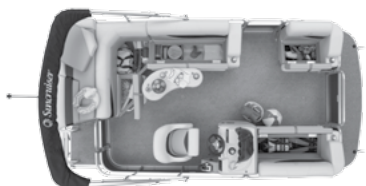

SUNCRUISER SS

Cruisers

Sport Series

SS190

	LENGTH	DECK LENGTH	BEAM	PONTOON DIAMETER	FUEL CAPACITY	MAX. HP CAP.	LOG GAUGE	PERSON CAP.	PKG. LENGTH (BOAT / MOTOR)	PKG. LENGTH WITH TRAILER	MAX. PERSON WT. CAP.	APPROX. BASIC HULL WT.	MAX WT. CAP.
SS190	18' 5.5m	17' 8" 5.4m	8' 6" 2.5m	23" .58m	24 gal 91 l	60 hp 45 kw	.080" 2.03mm	9	20' 6.1m	24' 6" 7.4m	1,262 lbs 572 kg	1,575 lbs 714 kg	1,663 lbs 754 kg
SS210	20' 6.1m	19' 8" 6.0m	8' 6" 2.5m	23" .58m	24 gal 91 l	90 hp 67 kw	.080" 2.03mm	10	22' 6.7m	26' 6" 8.0m	1,413 lbs 641 kg	1,680 lbs 762 kg	1,915 lbs 868 kg
SS230	22' 6.7m	21' 8" 6.6m	8' 6" 2.5m	23" .58m	24 gal 91 l	115 hp 86 kw	.080" 2.03mm	11	24' 7.3m	28' 6" 8.7m	1,518 lbs 688 kg	1,805 lbs 819 kg	2,158 lbs 979 kg
SS250	24' 7.3m	23' 8" 7.2m	8' 6" 2.5m	23" .58m	24 gal 91 l	115 hp 86 kw	.080" 2.03mm	13	26' 7.9m	30' 6" 9.3m	1,758 lbs 797 kg	1,940 lbs 880 kg	2,398 lbs 1,088 kg

KEY DESIGN FEATURES

	SS190	SS210	SS230	SS250
Choice of Mercury® Outboard	•	•	•	•
Extra-Wide 8' 6" Deck	•	•	•	•
DuraLux SRT™ Vinyl	•	•	•	•
7-Ply, 3/4" Treated Plywood Deck	•	•	•	•
QuietRide™ Rails & Fencing	•	•	•	•
Wheelchair Access Gates	•	•	•	•
Deluxe Custom Weave Carpet	•	•	•	•
All Stainless Steel Hardware	•	•	•	•
Molded Polyethylene Seat Bases	•	•	•	•
Bonded SuperLock™ Construction	•	•	•	•
Heavy-Duty, 3-Chamber 23" Logs	•	•	•	•
Limited Lifetime Warranty	•	•	•	•

KEY OPTIONS

	SS190	SS210	SS230	SS250
Custom Graphics	•	•	•	•
25" Logs	•	•	•	•
SeaStar® Hydraulic Steering	•	•	•	•
Wave Tamer® w/ Spray Shield	•	•	•	•
Center Log XL Package	•	•	•	•
Lifting Strakes	•	•	•	•
Contoure II™ Luxury Helm Chair	•	•	•	•
Privacy Enclosure	•	•	•	•
Pedestal Table in Bow	•	•	•	•
Stainless Steel Ski Tow Bar	•	•	•	•
Sirius® Radio Hardware	•	•	•	•
Vinyl Floor Covering	•	•	•	•
Canvas Covers/Enclosures	•	•	•	•
Docking Lights	•	•	•	•
Painted & Galvanized Trailers	•	•	•	•

STANDARD PACKAGE FEATURES