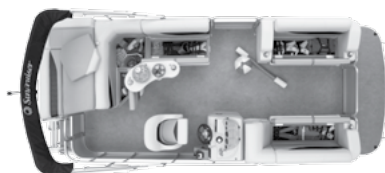

SUNCRUISER SS

Cruisers

Sport Series

SS250 Cruiser

SS230 Cruiser

SS190

SS210

SS230

SS250

	LENGTH	DECK LENGTH	BEAM	PONTOON DIAMETER	FUEL CAPACITY	MAX. HP CAP.	LOG GAUGE	PERSON CAP.	PKG. LENGTH (BOAT / MOTOR)	PKG. LENGTH WITH TRAILER	MAX. PERSON WT. CAP.	APPROX. BASIC HULL WT.	MAX WT. CAP.
SS190	18' 5.5m	17' 8" 5.4m	8' 6" 2.5m	23" .58m	24 gal 91 l	60 hp 45 kw	.080" 2.03mm	9	20' 6.1m	24' 6" 7.4m	1,262 lbs 572 kg	1,575 lbs 714 kg	1,663 lbs 754 kg
SS210	20' 6.1m	19' 8" 6.0m	8' 6" 2.5m	23" .58m	24 gal 91 l	90 hp 67 kw	.080" 2.03mm	10	22' 6.7m	26' 6" 8.0m	1,413 lbs 641 kg	1,680 lbs 762 kg	1,915 lbs 868 kg
SS230	22' 6.7m	21' 8" 6.6m	8' 6" 2.5m	23" .58m	24 gal 91 l	115 hp 86 kw	.080" 2.03mm	11	24' 7.3m	28' 6" 8.7m	1,518 lbs 688 kg	1,805 lbs 819 kg	2,158 lbs 979 kg
SS250	24' 7.3m	23' 8" 7.2m	8' 6" 2.5m	23" .58m	24 gal 91 l	115 hp 86 kw	.080" 2.03mm	13	26' 7.9m	30' 6" 9.3m	1,758 lbs 797 kg	1,940 lbs 880 kg	2,398 lbs 1,088 kg

STANDARD PACKAGE FEATURES

- "L" Lounge w/ X-Large Storage
- Movable Pedestal Table
- Barrel Helm Chair w/ Slider
- 2-Bow Lounges w/ Storage
- Chaise on Starboard Lounge (210/230/250)
- Padded Sundeck w/ Storage
- Acrylic Top Console w/ Tach & Fuel Gauges
- Soft-Grip Wheel w/ Anti-Feedback Steering
- Digital AM/FM Stereo w/ MP3 Port
- Interior Courtesy Lights & Nav Lights
- Heavy-Duty Boarding Ladder
- 40 Qt. Soft-Sided Cooler
- Color-Matched Bimini Top

Getaway Aboard These Affordable All-Family Funships If you don't want to compromise on quality, but budget is important, a SunCruiser SS is the perfect answer. For entertaining friends, Cruiser models are feature-packed with a comfortable "L" lounge, pedestal table and two roomy bow lounges. Angler models include a livewell, rod locker, 4 fishing seats for excellent fishability, plus an L-lounge for cruising comfort. (See SS Angler models chart)