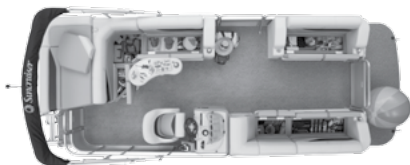

SUNCRUISER SS

Cruisers

Sport Series

SS250 Cruiser

SS230 Cruiser

SS190

SS210

SS230

SS250

	LENGTH	DECK LENGTH	BEAM	PONTOON DIAMETER	FUEL CAPACITY	MAX. HP CAP.	LOG GAUGE	PERSON CAP.	PKG. LENGTH (BOAT / MOTOR)	PKG. LENGTH WITH TRAILER	MAX. PERSON WT. CAP.	APPROX. BASIC HULL WT.	MAX WT. CAP.
SS190	18' 5.5m	17' 8" 5.4m	8' 6" 2.5m	23" .58m	24 gal 91 l	60 hp 45 kw	.080" 2.03mm	9	20' 6.1m	24' 6" 7.4m	1,262 lbs 572 kg	1,575 lbs 714 kg	1,663 lbs 754 kg
SS210	20' 6.1m	19' 8" 6.0m	8' 6" 2.5m	23" .58m	24 gal 91 l	90 hp 67 kw	.080" 2.03mm	10	22' 6.7m	26' 6" 8.0m	1,413 lbs 641 kg	1,680 lbs 762 kg	1,915 lbs 868 kg
SS230	22' 6.7m	21' 8" 6.6m	8' 6" 2.5m	23" .58m	24 gal 91 l	115 hp 86 kw	.080" 2.03mm	11	24' 7.3m	28' 6" 8.7m	1,518 lbs 688 kg	1,805 lbs 819 kg	2,158 lbs 979 kg
SS250	24' 7.3m	23' 8" 7.2m	8' 6" 2.5m	23" .58m	24 gal 91 l	115 hp 86 kw	.080" 2.03mm	13	26' 7.9m	30' 6" 9.3m	1,758 lbs 797 kg	1,940 lbs 880 kg	2,398 lbs 1,088 kg

STANDARD PACKAGE FEATURES

- "L" Lounge w/ X-Large Storage
- Movable Pedestal Table
- Barrel Helm Chair w/ Slider
- 2-Bow Lounges w/ Storage
- Chaise on Starboard Lounge (210/230/250)
- Padded Sundeck w/ Storage
- Acrylic Top Console w/ Tach & Fuel Gauges
- Soft-Grip Wheel w/ Anti-Feedback Steering
- Digital AM/FM Stereo w/ MP3 Port
- Interior Courtesy Lights & Nav Lights
- Heavy-Duty Boarding Ladder
- 40 Qt. Soft-Sided Cooler
- Color-Matched Bimini Top

Getaway Aboard These Affordable All-Family Funships If you don't want to compromise on quality, but budget is important, a SunCruiser SS is the perfect answer. For entertaining friends, Cruiser models are feature-packed with a comfortable "L" lounge, pedestal table and two roomy bow lounges. Angler models include a livewell, rod locker, 4 fishing seats for excellent fishability, plus an L-lounge for cruising comfort. (See SS Angler models chart)