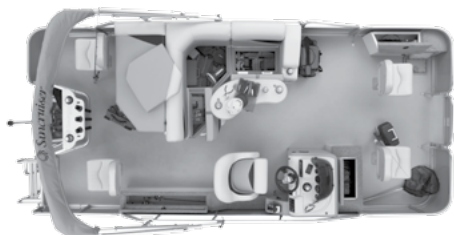

SUNCRUISER SS

Anglers

Sport Series

SS214

	LENGTH	DECK LENGTH	BEAM	PONTOON DIAMETER	FUEL CAPACITY	MAX. HP CAP.	LOG GAUGE	PERSON CAP.	PKG. LENGTH (BOAT / MOTOR)	PKG. LENGTH WITH TRAILER	MAX. PERSON WT. CAP.	APPROX. BASIC HULL WT.	MAX WT. CAP.
SS194	18' 5.5m	17' 8" 5.4m	8' 6" 2.5m	23" .58m	24 gal 91 l	60 hp 45 kw	.080" 2.03mm	9	20' 6.1m	24' 6" 7.4m	1,262 lbs 572 kg	1,575 lbs 714 kg	1,663 lbs 754 kg
SS214	20' 6.1m	19' 8" 6.0m	8' 6" 2.5m	23" .58m	24 gal 91 l	90 hp 67 kw	.080" 2.03mm	10	22' 6.7m	26' 6" 8.0m	1,413 lbs 641 kg	1,680 lbs 762 kg	1,915 lbs 868 kg
SS234	22' 6.7m	21' 8" 6.6m	8' 6" 2.5m	23" .58m	24 gal 91 l	115 hp 86 kw	.080" 2.03mm	11	24' 7.3m	28' 6" 8.7m	1,518 lbs 688 kg	1,805 lbs 819 kg	2,158 lbs 979 kg

KEY DESIGN FEATURES

Choice of Mercury® Outboard
Extra-Wide 8'6" Deck
DuraLux SRT™ Vinyl
7-Ply, 3/4" Treated Plywood Deck
QuietRide™ Rails & Fencing
Wheelchair Access Gates
Deluxe Custom Weave Carpet
All Stainless Steel Hardware
Molded Polyethylene Seat Bases
Bonded SuperLock™ Construction
Heavy-Duty, 3-Chamber 23" Logs
Limited Lifetime Warranty

	SS194	SS214	SS234
25" Logs	•	•	•
SeaStar® Hydraulic Steering	•	•	•
Wave Tamer® w/ Spray Shield	•	•	•
Center Log XL Package	•	•	•
Lifting Strakes	•	•	•
Contoure II™ Luxury Helm Chair	•	•	•
Privacy Enclosure	•	•	•
Stainless Steel Ski Tow Bar	•	•	•
Sirius® Radio Hardware	•	•	•
Vinyl Floor Covering	•	•	•
Fitted Mooring Covers	•	•	•
Canvas Covers/Enclosures	•	•	•
Lowrance® X50DS Fish Locator	•	•	•
Motor Guide® W55 Trolling Motor	•	•	•
Docking Lights	•	•	•
Painted & Galvanized Trailers	•	•	•