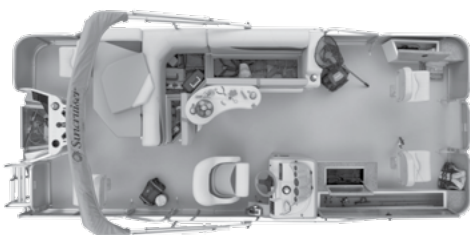

SS234

	LENGTH	DECK LENGTH	BEAM	PONTOON DIAMETER	FUEL CAPACITY	MAX. HP CAP.	LOG GAUGE	PERSON CAP.	PKG. LENGTH (BOAT / MOTOR)	PKG. LENGTH WITH TRAILER	MAX. PERSON WT. CAP.	APPROX. BASIC HULL WT.	MAX WT. CAP.
SS194	18' 5.5m	17' 8" 5.4m	8' 6" 2.5m	23" .58m	24 gal 91 l	60 hp 45 kw	.080" 2.03mm	9	20' 6.1m	24' 6" 7.4m	1,262 lbs 572 kg	1,575 lbs 714 kg	1,663 lbs 754 kg
SS214	20' 6.1m	19' 8" 6.0m	8' 6" 2.5m	23" .58m	24 gal 91 l	90 hp 67 kw	.080" 2.03mm	10	22' 6.7m	26' 6" 8.0m	1,413 lbs 641 kg	1,680 lbs 762 kg	1,915 lbs 868 kg
SS234	22' 6.7m	21' 8" 6.6m	8' 6" 2.5m	23" .58m	24 gal 91 l	115 hp 86 kw	.080" 2.03mm	11	24' 7.3m	28' 6" 8.7m	1,518 lbs 688 kg	1,805 lbs 819 kg	2,158 lbs 979 kg

KEY DESIGN FEATURES

Choice of Mercury® Outboard
Extra-Wide 8'6" Deck
DuraLux SRT™ Vinyl
7-Ply, 3/4" Treated Plywood Deck
QuietRide™ Rails & Fencing
Wheelchair Access Gates
Deluxe Custom Weave Carpet
All Stainless Steel Hardware
Molded Polyethylene Seat Bases
Bonded SuperLock™ Construction
Heavy-Duty, 3-Chamber 23" Logs
Limited Lifetime Warranty

	SS194	SS214	SS234
25" Logs	•	•	•
SeaStar® Hydraulic Steering	•	•	•
Wave Tamer® w/ Spray Shield	•	•	•
Center Log XL Package	•	•	•
Lifting Strakes	•	•	•
Contoure II™ Luxury Helm Chair	•	•	•
Privacy Enclosure	•	•	•
Stainless Steel Ski Tow Bar	•	•	•
Sirius® Radio Hardware	•	•	•
Vinyl Floor Covering	•	•	•
Fitted Mooring Covers	•	•	•
Canvas Covers/Enclosures	•	•	•
Lowrance® X50DS Fish Locator	•	•	•
Motor Guide® W55 Trolling Motor	•	•	•
Docking Lights	•	•	•
Painted & Galvanized Trailers	•	•	•

25" Logs
SeaStar® Hydraulic Steering
Wave Tamer® w/ Spray Shield
Center Log XL Package
Lifting Strakes
Contoure II™ Luxury Helm Chair
Privacy Enclosure
Stainless Steel Ski Tow Bar
Sirius® Radio Hardware
Vinyl Floor Covering
Fitted Mooring Covers
Canvas Covers/Enclosures
Lowrance® X50DS Fish Locator
Motor Guide® W55 Trolling Motor
Docking Lights
Painted & Galvanized Trailers

KEY OPTIONS

	SS194	SS214	SS234
25" Logs	•	•	•
SeaStar® Hydraulic Steering	•	•	•
Wave Tamer® w/ Spray Shield	•	•	•
Center Log XL Package	•	•	•
Lifting Strakes	•	•	•
Contoure II™ Luxury Helm Chair	•	•	•
Privacy Enclosure	•	•	•
Stainless Steel Ski Tow Bar	•	•	•
Sirius® Radio Hardware	•	•	•
Vinyl Floor Covering	•	•	•
Fitted Mooring Covers	•	•	•
Canvas Covers/Enclosures	•	•	•
Lowrance® X50DS Fish Locator	•	•	•
Motor Guide® W55 Trolling Motor	•	•	•
Docking Lights	•	•	•
Painted & Galvanized Trailers	•	•	•

STANDARD PACKAGE FEATURES

- "L" Lounge w/ X-Large Storage
- Movable Pedestal Table
- Barrel Helm Chair w/ Slider
- Padded Sundeck w/ Storage (214, 234)
- Acrylic Top Console w/ Tach & Fuel Gauges
- Soft-Grip Wheel w/ Anti-Feedback Steering
- Digital AM/FM Stereo w/ MP3 Port
- Interior Courtesy Lights & Nav Lights
- Heavy-Duty Boarding Ladder
- 40 Qt. Soft-Sided Cooler
- Color-Matched Bimini Top
- 4 Pedestal Fishing Seats
- 33", 13 Gal. Aerated Livewell
- 7'2" Rod Locker (214, 234)
- Vertical 3-Rod Holder Aft
- Trolling Motor Battery Compartment