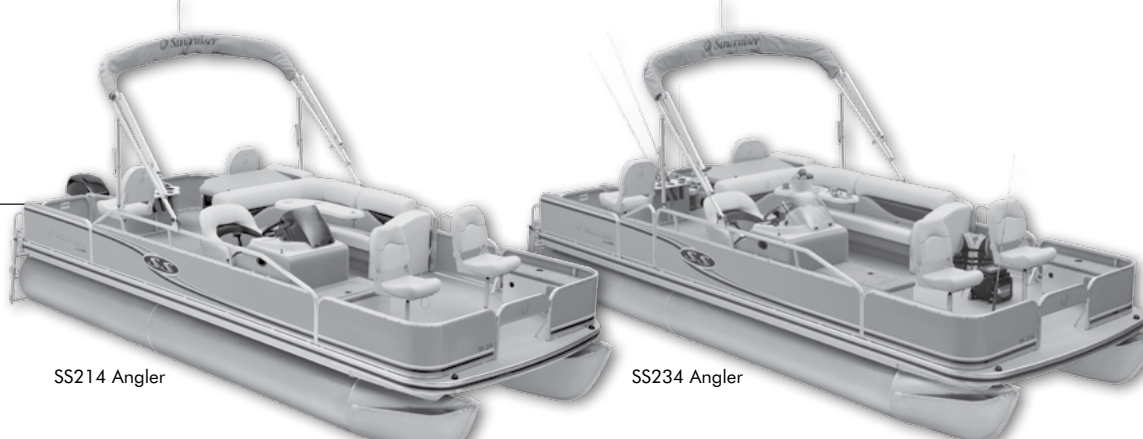

SUNCRUISER SS

Anglers

Sport Series

SS214 Angler

SS234 Angler