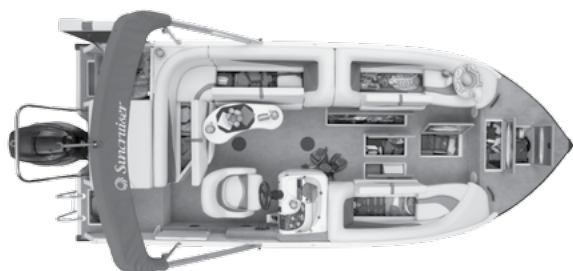

SUNCRUISER SD

Cruisers

Sport Deck Series

SD220 Cruiser

SD190 Cruiser

SD190

SD220

	LENGTH	BEAM	HULL GAUGE	BOTTOM WIDTH	FUEL CAPACITY	MAX. HP CAP.	TRANSOM HEIGHT	PERSON CAP.	PKG. WIDTH (BOAT & TRAILER)	PKG. LENGTH WITH TRAILER	MAX. PERSON WT. CAP.	APPROX. BASIC HULL WT.	MAX WT. CAP.
SD190	19' 5.8m	8' 6" 2.5m	.110" 2.79mm	85" 2.15m	27 gal 102 l	150 hp 111 kw	20" .50m	10	8' 6" 2.6m	22' 7" 6.8m	1,395 lbs 632 kg	1,985 lbs 900 kg	2,139 lbs 970 kg
SD220	22' 6.7m	8' 6" 2.5m	.110" 2.79mm	85" 2.15m	38 gal 144 l	175 hp 130 kw	20" .50m	12	8' 6" 2.6m	26' 7.9m	1,660 lbs 753 kg	2,180 lbs 988 kg	2,404 lbs 1,090 kg

KEY DESIGN FEATURES

	SD190	SD220
All-Welded .110 Gauge Alloy	•	•
WideTrac™ Performance Hull	•	•
Bonded SuperLock™ Construction	•	•
7-Ply Pressure Treated Deck	•	•
Deluxe Custom Weave Carpet	•	•
DuraLux SRT™ Vinyl	•	•
All Stainless Steel Hardware	•	•
69 Cubic Feet of Gear Storage	•	•
Molded Polyethylene Seat Bases	•	•
Limited Lifetime Warranty	•	•

- "L" Lounge w/ X-Large Under-Seat Storage
- Movable Pedestal Table
- Barrel Helm Chair w/ Pivot Slider
- 2 Bow Lounges (Chaise SD220)
- Padded Sundeck w/ Storage
- Interior Courtesy Lights & Nav Lights
- Acrylic Composite Console w/ Speed, Tach, Volt, Trim & Fuel Gauges
- Privacy Enclosure
- Digital AM/FM Stereo w/ MP3 Port
- Tilt Steering Wheel w/ Anti-Feedback Steering
- 40 Qt. Soft-Sided Cooler
- Heavy-Duty Boarding Ladder
- Color-Matched Bimini Top
- Painted Bunk Trailer w/ Brakes

Performance, Comfort and Style SunCruiser SD luxury cruisers are designed to give you the comfort of a pontoon with the performance of a runabout. They feature an "L" lounge with pedestal table, two wrap-around bow lounges, padded sundeck, and a privacy enclosure. Entertaining is a snap with 69 cu. ft. of overall storage for snacks and gear, a digital stereo with Sirius® and 4 coaxial speakers.