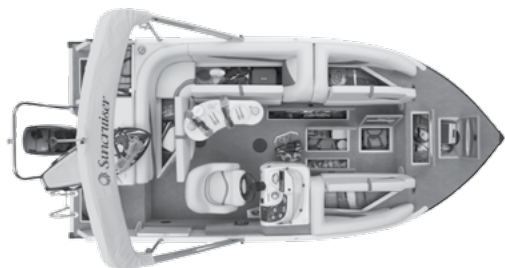

SUNCRUISER SD

Cruisers

Sport Deck Series

SD220 Cruiser

SD190 Cruiser

SD190

SD220

	LENGTH	BEAM	HULL GAUGE	BOTTOM WIDTH	FUEL CAPACITY	MAX. HP CAP.	TRANSOM HEIGHT	PERSON CAP.	PKG. WIDTH (BOAT & TRAILER)	PKG. LENGTH WITH TRAILER	MAX. PERSON WT. CAP.	APPROX. BASIC HULL WT.	MAX WT. CAP.
SD190	19' 5.8m	8' 6" 2.5m	.110" 2.79mm	85" 2.15m	27 gal 102 l	150 hp 111 kw	20" .50m	10	8' 6" 2.6m	22' 7" 6.8m	1,395 lbs 632 kg	1,985 lbs 900 kg	2,139 lbs 970 kg
SD220	22' 6.7m	8' 6" 2.5m	.110" 2.79mm	85" 2.15m	38 gal 144 l	175 hp 130 kw	20" .50m	12	8' 6" 2.6m	26' 7.9m	1,660 lbs 753 kg	2,180 lbs 988 kg	2,404 lbs 1,090 kg

KEY DESIGN FEATURES

	SD190	SD220
All-Welded .110 Gauge Alloy	•	•
WideTrac™ Performance Hull	•	•
Bonded SuperLock™ Construction	•	•
7-Ply Pressure Treated Deck	•	•
Deluxe Custom Weave Carpet	•	•
DuraLux SRT™ Vinyl	•	•
All Stainless Steel Hardware	•	•
69 Cubic Feet of Gear Storage	•	•
Molded Polyethylene Seat Bases	•	•
Limited Lifetime Warranty	•	•

- "L" Lounge w/ X-Large Under-Seat Storage
- Movable Pedestal Table
- Barrel Helm Chair w/ Pivot Slider
- 2 Bow Lounges (Chaise SD220)
- Padded Sundeck w/ Storage
- Interior Courtesy Lights & Nav Lights
- Acrylic Composite Console w/ Speed, Tach, Volt, Trim & Fuel Gauges
- Privacy Enclosure
- Digital AM/FM Stereo w/ MP3 Port
- Tilt Steering Wheel w/ Anti-Feedback Steering
- 40 Qt. Soft-Sided Cooler
- Heavy-Duty Boarding Ladder
- Color-Matched Bimini Top
- Painted Bunk Trailer w/ Brakes

Performance, Comfort and Style SunCruiser SD luxury cruisers are designed to give you the comfort of a pontoon with the performance of a runabout. They feature an "L" lounge with pedestal table, two wrap-around bow lounges, padded sundeck, and a privacy enclosure. Entertaining is a snap with 69 cu. ft. of overall storage for snacks and gear, a digital stereo with Sirius® and 4 coaxial speakers.