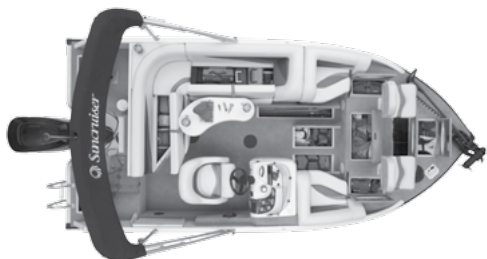

## Anglers

Sport Deck Series

SD224 Angler

SD194 Angler

SD194

SD224

	LENGTH	BEAM	HULL GAUGE	BOTTOM WIDTH	FUEL CAPACITY	MAX. HP CAP.	TRANSOM HEIGHT	PERSON CAP.	PKG. WIDTH (BOAT & TRAILER)	PKG. LENGTH WITH TRAILER	MAX. PERSON WT. CAP.	APPROX. BASIC HULL WT.	MAX WT. CAP.
<b>SD194</b>	19' 5.8m	8' 6" 2.5m	.110" 2.79mm	85" 2.15m	27 gal 102 l	150 hp 111 kw	20" .50m	10	8' 6" 2.6m	22' 7" 6.8m	1,395 lbs 632 kg	1,985 lbs 900 kg	2,139 lbs 970 kg
<b>SD224</b>	22' 6.7m	8' 6" 2.5m	.110" 2.79mm	85" 2.15m	38 gal 144 l	175 hp 130 kw	20" .50m	12	8' 6" 2.6m	26' 7.9m	1,660 lbs 753 kg	2,180 lbs 988 kg	2,404 lbs 1,090 kg

### KEY DESIGN FEATURES

	SD194	SD224
All-Welded .110 Gauge Alloy WideTrac™ Performance Hull	•	•
Bonded SuperLock™ Construction	•	•
7-Ply Pressure Treated Deck	•	•
Deluxe Custom Weave Carpet	•	•
DuraLux SRT™ Vinyl	•	•
All Stainless Steel Hardware	•	•
69 Cubic Feet of Gear Storage	•	•
Molded Polyethylene Seat Bases	•	•
Limited Lifetime Warranty	•	•

### STANDARD PACKAGE FEATURES

- "L" Lounge w/ X-Large Under-Seat Storage
- Movable Pedestal Table
- Barrel Helm Chair w/ Pivot Slider
- 2 Bow Lounges (Chaise SD224)
- Interior Courtesy Lights & Nav Lights
- Privacy Enclosure
- Acrylic Composite Console w/ Speed, Tach, Volt, Trim & Fuel Gauges
- Digital AM/FM Stereo w/ MP3 Port
- Tilt Steering Wheel w/ Anti-Feedback Steering
- 40 Qt. Soft-Sided Cooler
- Heavy-Duty Boarding Ladder
- Color-Matched Bimini Top
- Painted Bunk Trailer w/ Brakes
- 2 Pedestal Fishing Seats
- 30", 11.4 Gal. Bow Livewell
- Stern Aerated Baitwell
- In-deck Rod & Gear Storage Compartments

**The Ultimate In "Fish n' Fun" Versatility** SunCruiser SD Anglers offer the performance of a runabout combined with the features of a serious fishboat. For fisherman, we include 2 fishing seats, in-deck rod and gear storage, and an aerated livewell. For cruising enjoyment, there's a digital stereo with Sirius, "L" lounge with pedestal table, bow chaise lounges and a privacy enclosure.