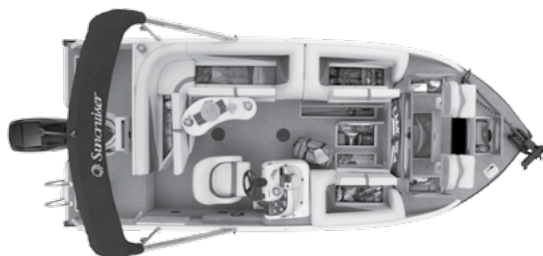

## Anglers

Sport Deck Series

SD224 Angler

SD194 Angler

SD194

SD224

	LENGTH	BEAM	HULL GAUGE	BOTTOM WIDTH	FUEL CAPACITY	MAX. HP CAP.	TRANSOM HEIGHT	PERSON CAP.	PKG. WIDTH (BOAT & TRAILER)	PKG. LENGTH WITH TRAILER	MAX. PERSON WT. CAP.	APPROX. BASIC HULL WT.	MAX WT. CAP.
<b>SD194</b>	19' 5.8m	8' 6" 2.5m	.110" 2.79mm	85" 2.15m	27 gal 102 l	150 hp 111 kw	20" .50m	10	8' 6" 2.6m	22' 7" 6.8m	1,395 lbs 632 kg	1,985 lbs 900 kg	2,139 lbs 970 kg
<b>SD224</b>	22' 6.7m	8' 6" 2.5m	.110" 2.79mm	85" 2.15m	38 gal 144 l	175 hp 130 kw	20" .50m	12	8' 6" 2.6m	26' 7.9m	1,660 lbs 753 kg	2,180 lbs 988 kg	2,404 lbs 1,090 kg

### KEY DESIGN FEATURES

	SD194	SD224
All-Welded .110 Gauge Alloy WideTrac™ Performance Hull	•	•
Bonded SuperLock™ Construction	•	•
7-Ply Pressure Treated Deck	•	•
Deluxe Custom Weave Carpet	•	•
DuraLux SRT™ Vinyl	•	•
All Stainless Steel Hardware	•	•
69 Cubic Feet of Gear Storage	•	•
Molded Polyethylene Seat Bases	•	•
Limited Lifetime Warranty	•	•

### STANDARD PACKAGE FEATURES

- "L" Lounge w/ X-Large Under-Seat Storage
- Movable Pedestal Table
- Barrel Helm Chair w/ Pivot Slider
- 2 Bow Lounges (Chaise SD224)
- Interior Courtesy Lights & Nav Lights
- Privacy Enclosure
- Acrylic Composite Console w/ Speed, Tach, Volt, Trim & Fuel Gauges
- Digital AM/FM Stereo w/ MP3 Port
- Tilt Steering Wheel w/ Anti-Feedback Steering
- 40 Qt. Soft-Sided Cooler
- Heavy-Duty Boarding Ladder
- Color-Matched Bimini Top
- Painted Bunk Trailer w/ Brakes
- 2 Pedestal Fishing Seats
- 30", 11.4 Gal. Bow Livewell
- Stern Aerated Baitwell
- In-deck Rod & Gear Storage Compartments

**The Ultimate In "Fish n' Fun" Versatility** SunCruiser SD Anglers offer the performance of a runabout combined with the features of a serious fishboat. For fisherman, we include 2 fishing seats, in-deck rod and gear storage, and an aerated livewell. For cruising enjoyment, there's a digital stereo with Sirius, "L" lounge with pedestal table, bow chaise lounges and a privacy enclosure.